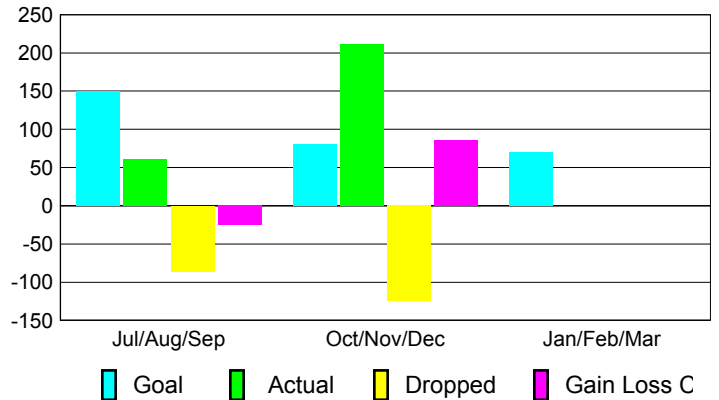

Membership Results 2012-2013

Goal, New, Dropped, Gain/Loss

Comparison of Membership Gain/Loss

Current Year Compared to the Previous Year