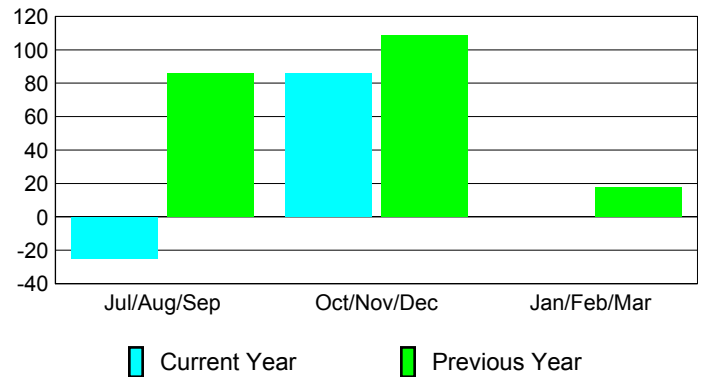

Membership Results
2012-2013

Membership
2011-2012

Month	Net Memb Goal	Actual New Memb	Actual Dropped Memb	Gain/Loss of Memb	Gain/Loss of Memb
Jul/Aug/Sep	150	61	-86	-25	86
Oct/Nov/Dec	80	211	-125	86	109
Jan/Feb/Mar	70				18
Totals	300	272	-211	61	213

Membership Results 2012-2013

Goal, New, Dropped, Gain/Loss

Comparison of Membership Gain/Loss

Current Year Compared to the Previous Year

Gender Comparison 2012-2013

Jul/Aug/Sep

Oct/Nov/Dec

Jan/Feb/Mar