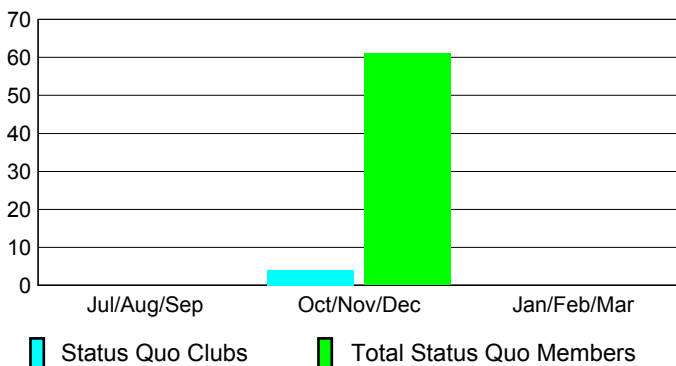

Club Results 2012-2013

Goal, New, Dropped, Gain/Loss

Comparison of Club Gain/Loss

Current Year Compared to the Previous Year

YTD Status Quo Clubs 2012-2013

Status Quo Clubs Compared to Status Quo Members

MEMBERSHIP

Membership Results
2012-2013

Membership
2011-2012

Month	Net Memb Goal	Actual New Memb	Actual Dropped Memb	Gain/Loss of Memb	Gain/Loss of Memb
Jul/Aug/Sep	150	61	-86	-25	86
Oct/Nov/Dec	80	211	-125	86	109
Jan/Feb/Mar	70				18
Totals	300	272	-211	61	213