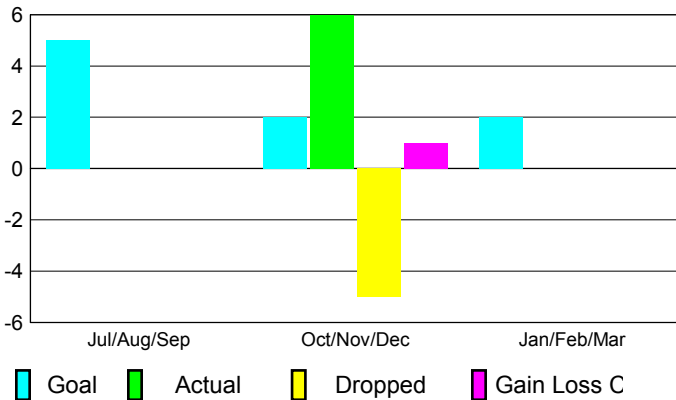

2012-2013 GMT Reports for District (or Undistricted) **District 323 H2**

GMT: **KAMLESH JAIN**

Location: **INDIA**

GMT CA: **6**

CLUBS

Club Results
2012-2013

Clubs
2011-2012

Month	New Club Goal	Actual New Clubs	Actual Dropped Clubs	Gain/Loss of Clubs	Gain/Loss of Clubs
Jul/Aug/Sep	5	0	0	0	2
Oct/Nov/Dec	2	6	-5	1	2
Jan/Feb/Mar	2				0
Totals	9	6	-5	1	4

Club Results 2012-2013

Goal, New, Dropped, Gain/Loss

Comparison of Club Gain/Loss

Current Year Compared to the Previous Year

YTD Status Quo Clubs 2012-2013

Status Quo Clubs Compared to Status Quo Members

MEMBERSHIP