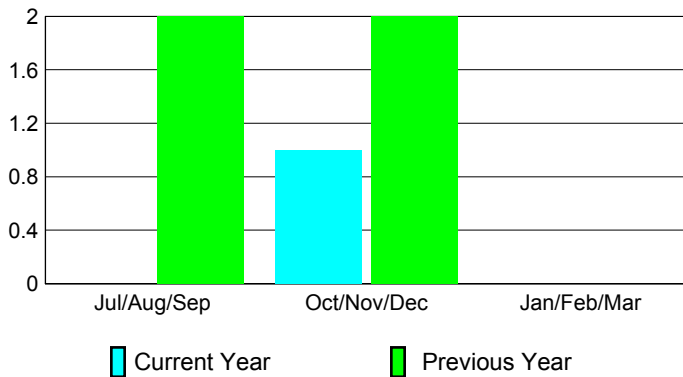

2012-2013 GMT Reports for District (or Undistricted) **District 323 H2**

GMT: **KAMLESH JAIN**

Location: **INDIA**

GMT CA: **6**

CLUBS

Club Results
2012-2013

Clubs
2011-2012

Month	New Club Goal	Actual New Clubs	Actual Dropped Clubs	Gain/Loss of Clubs	Gain/Loss of Clubs
Jul/Aug/Sep	5	0	0	0	2
Oct/Nov/Dec	2	6	-5	1	2
Jan/Feb/Mar	2				0
Totals	9	6	-5	1	4

Club Results 2012-2013

Goal, New, Dropped, Gain/Loss

Comparison of Club Gain/Loss

Current Year Compared to the Previous Year

YTD Status Quo Clubs 2012-2013

Status Quo Clubs Compared to Status Quo Members

MEMBERSHIP